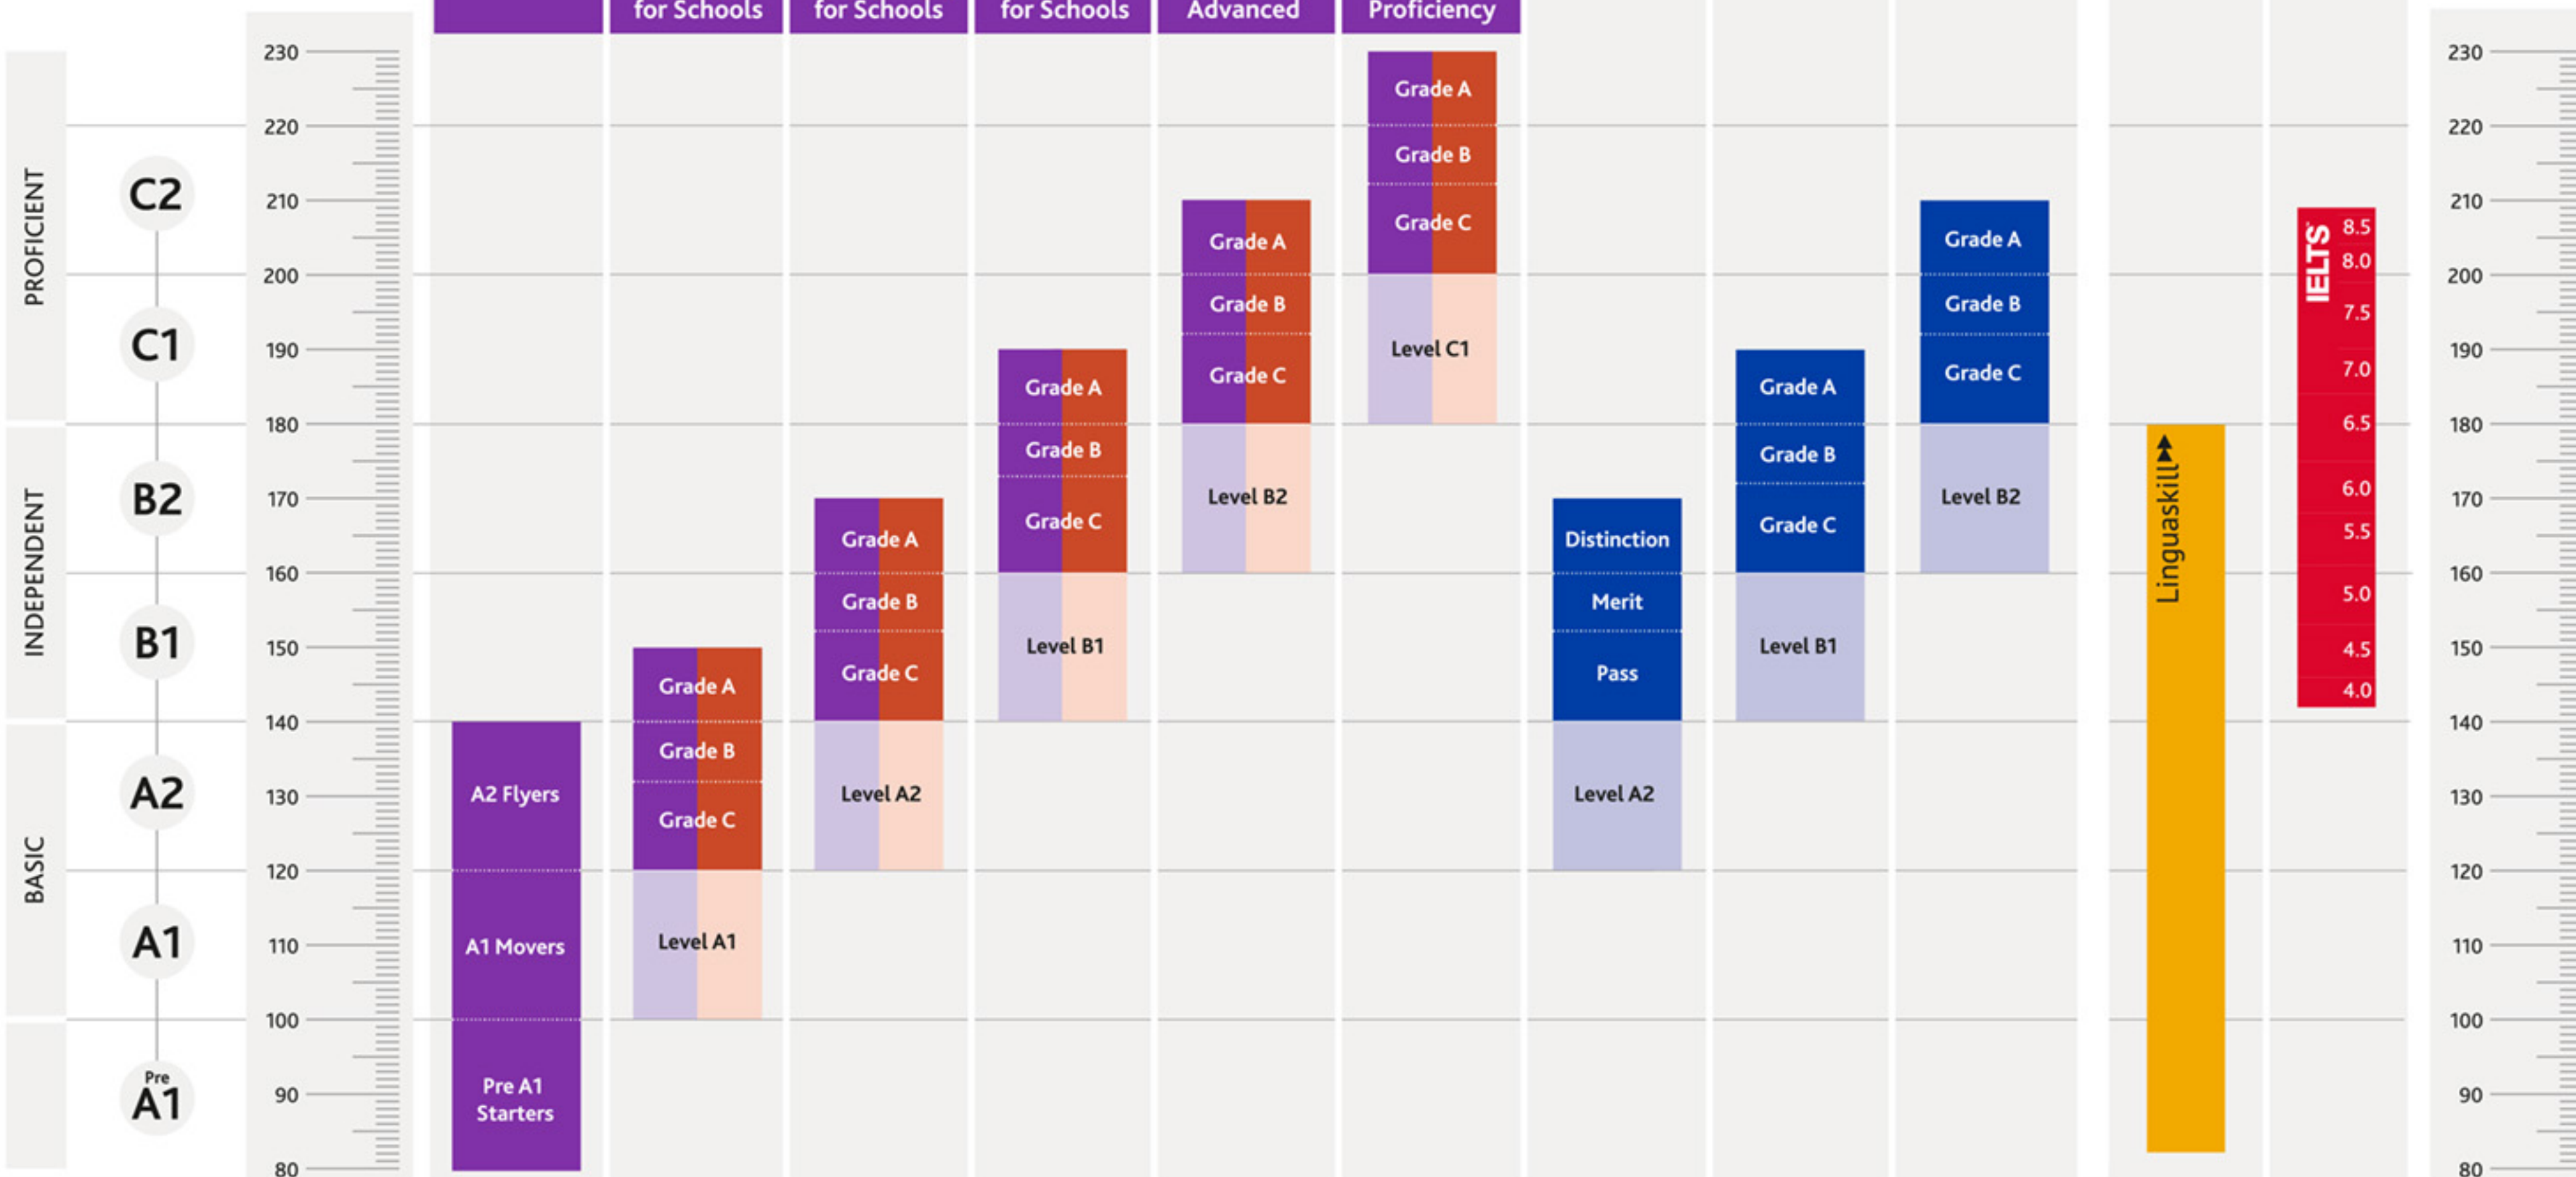

## Multilevel tests

Common European Framework of Reference (CEFR)

Cambridge English Scale

Cambridge English Scale

\*IELTS is mapped to, but does not report on the Cambridge English Scale

Schools    General & higher education    Business