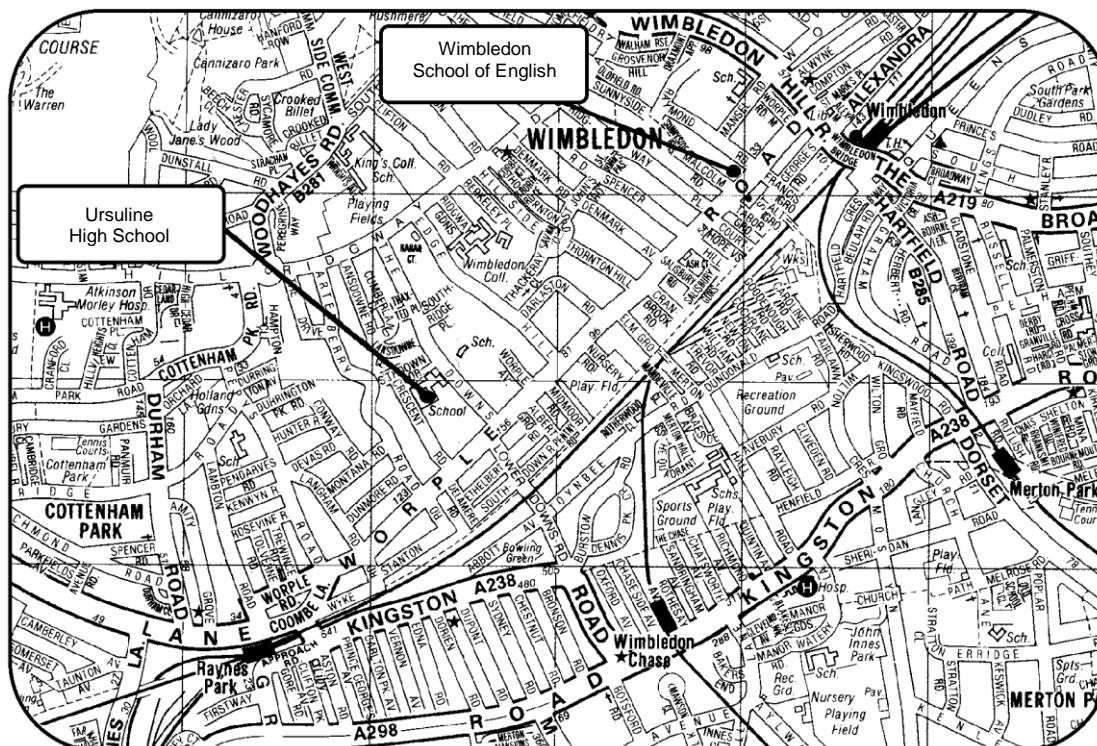

HOW TO GET TO URSULINE HIGH SCHOOL / WIMBLEDON SCHOOL OF ENGLISH IELTS CENTRES

To: **Ursuline High School, Crescent Road, Wimbledon, SW20 8HA**

By train: Raynes Park Station
Wimbledon Mainline Station

By underground: Wimbledon Underground Station (District Line)

By tram: Wimbledon

By bus: 57, 131 – approx 5 mins from Raynes Park Station (0.6 miles)
57, 131 – approx 5 mins from Wimbledon Station (1 mile)
Get off at *Lower Downs Road*.

By foot: approx 12 mins from Raynes Park Station (0.6 miles)
approx 20 mins from Wimbledon Station (1 mile)
*If walking, please note that you must turn down Crescent Road.
There is no access to the venue from The Downs.*

To: **Wimbledon School of English, 41 Worple Road, SW19 4JZ**

By train: Wimbledon Mainline Station
Raynes Park Station

By underground: Wimbledon Underground Station (District Line)

By tram: Wimbledon

By bus: 57, 131 – approx 1 min from Wimbledon Station (0.2 miles)
57, 131 – approx 10 mins from Raynes Park Station (1.2 miles)
Get off at *Francis Grove*.

By foot: approx 4 mins from Wimbledon Station (0.2 miles)
approx 23 mins from Raynes Park Station (1.2 miles)